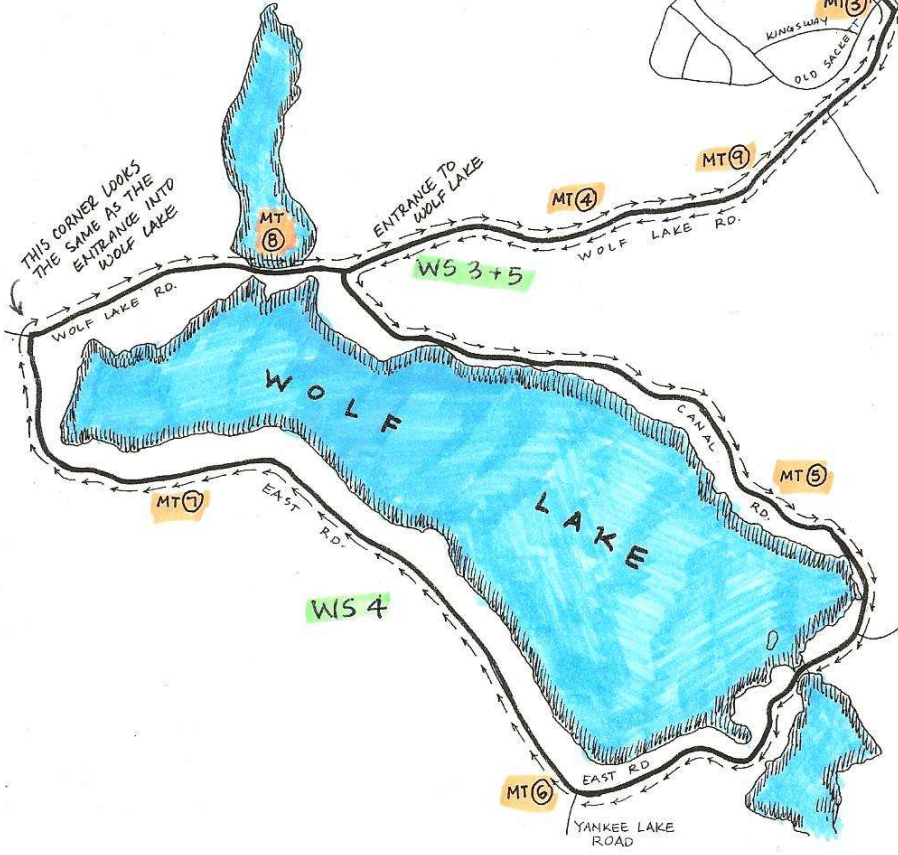

# CELEBRATE LIFE HALF MARATHON SPECTATOR MAP!

**KEY:**  
**MT** - MILE TIMER (MILE MARK)  
**WS** - WATER STOP

PORTA POTTY IS AT INTERSECTION OF LAKE SHORE DRIVE EAST AND LAKE SHORE DRIVE SOUTH (RUNNERS PASS TWICE)

## STREET DIRECTIONS:

- Go Right onto Rock Hill Drive (at the farthest entrance to the right with your back to the building)
- Left on Katrina Falls Rd.
- Left on Lake Louise Marie Rd.
- Right on Lake Shore Drive East
- Left on Nottingham Gate
- Left on Lake Shore Drive East
- Right on Wolf Lake Rd.
- Left on Canal Rd.
- Right on East Rd.
- Right on South Shore Dr.
- Right on Wolf Lake Rd.
- Left on Lake Shore Drive East
- Left on Lake Shore Drive South
- Right on Lake Shore Drive West
- Right on North Emerald Drive
- Right on Lake Louise Marie Rd.
- Left on Wanasink Rd.
- Left on Wurtsboro Mountain Rd.
- Left on Rock Hill Dr.
- Back to the Lodge (finish at the closest entrance)